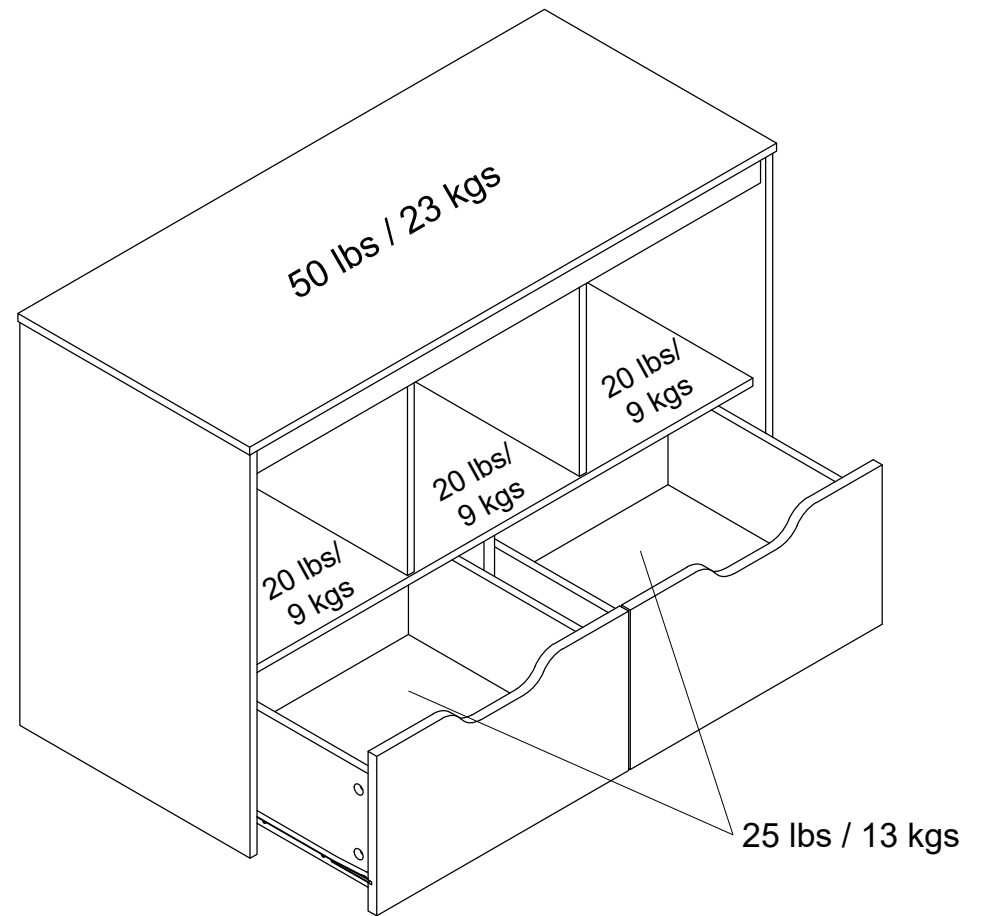

2795xxxCOM- TYLER TOY STORAGE WITH DRAWERS

Finish: White-Black-Gray

Wood breakdown: 95%
Total storage: 7.8 cubit feet

Overall Product Size:
35.6"W x 15.67"D x 24.2"H
90.4cm W x 39.8cm D x 61.4cm H

Maximum Weight Capacities
Unit Weight: 48.5 lbs. (22 Kgs)