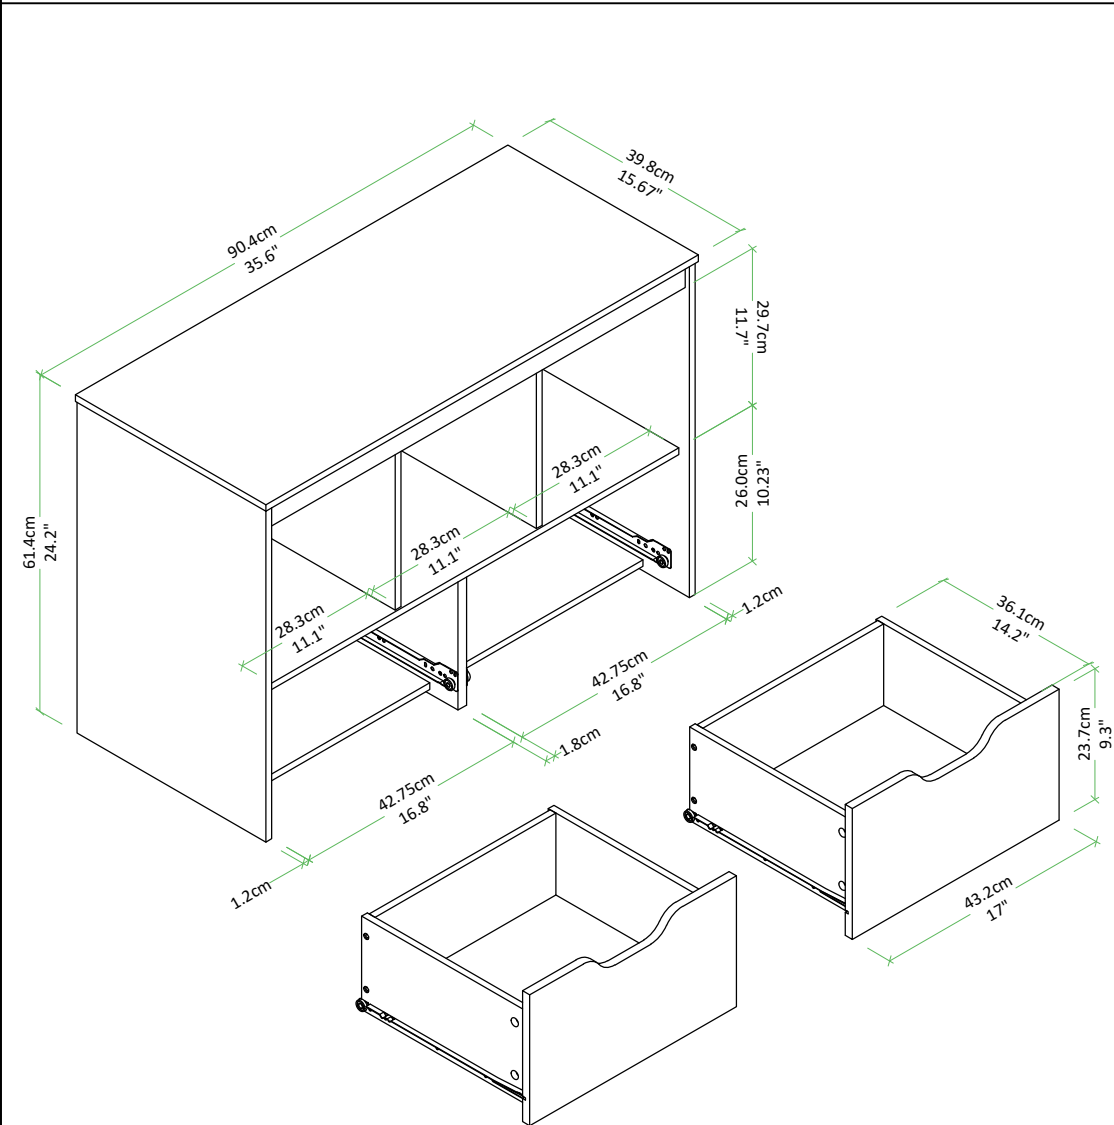

2795xxxCOM- TYLER TOY STORAGE WITH DRAWERS

Finish: White-Black-Gray

Wood breakdown: 95%
Total storage: 7.8 cubit feet

Overall Product Size:
35.6"W x 15.67"D x 24.2"H
90.4cm W x 39.8cm D x 61.4cm H

Maximum Weight Capacities
Unit Weight: 48.5 lbs. (22 Kgs)